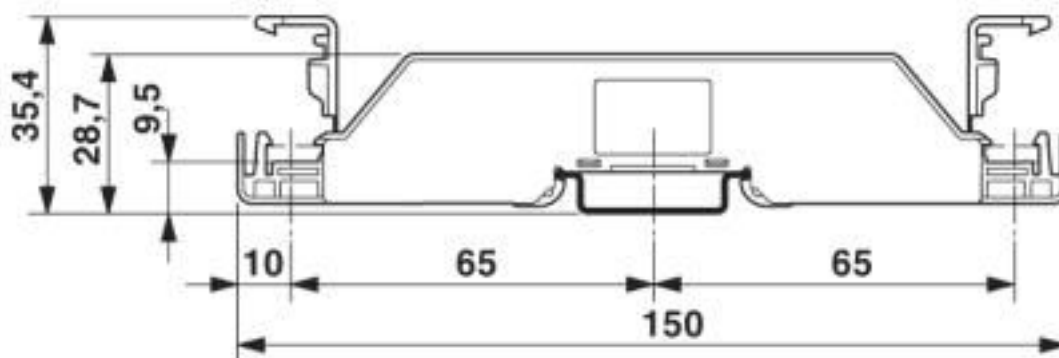

Support bracket, Bracket for busbars, set every 20 cm, length: 150 mm, width: 8.2 mm, number of positions: 2, color: gray

Your advantages

- Available in two lengths
- The double shield supports are particularly suitable for space-saving conductor connection for terminal blocks and devices with lateral cable entry
- For mounting SK shield connection clamps

Key Commercial Data

Packing unit	10 pc
GTIN	 4 017918 903589
GTIN	4017918903589

Technical data

Dimensions

Length (b)	150 mm
Width (a)	8.2 mm

General

Color	gray
Flammability rating according to UL 94	V0
Material	PA
Insulating material	PA

Technical data

Environmental Product Compliance

	No hazardous substances above threshold values
--	--

Drawings

Dimensional drawing

Classifications

eCl@ss

eCl@ss 10.0.1	27400607
eCl@ss 4.0	23150300
eCl@ss 4.1	23150300
eCl@ss 5.0	27141100
eCl@ss 5.1	27141100
eCl@ss 6.0	27400600
eCl@ss 7.0	27400607
eCl@ss 8.0	27400607
eCl@ss 9.0	27400607