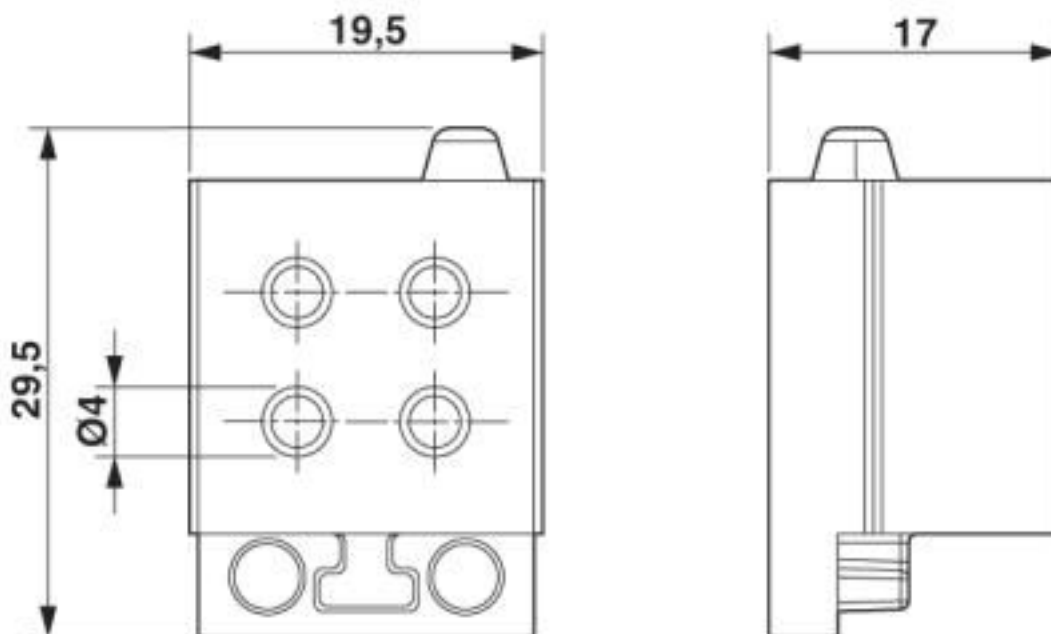

Cable sleeve - CES-STPG-GY-4X4 - 0801711

Technical data

Standards and Regulations

Connection in acc. with standard	CUL
Flammability rating according to UL 94	V0

Environmental Product Compliance

China RoHS	Environmentally friendly use period: unlimited = EFUP-e
	No hazardous substances above threshold values

Drawings

Dimensional drawing

Dimensional drawing

Classifications

eCl@ss

eCl@ss 10.0.1	27144425
eCl@ss 11.0	27144425
eCl@ss 4.0	27081000
eCl@ss 4.1	27081000
eCl@ss 5.0	27081000
eCl@ss 5.1	27081000
eCl@ss 6.0	27081000
eCl@ss 7.0	27069220
eCl@ss 8.0	27069220